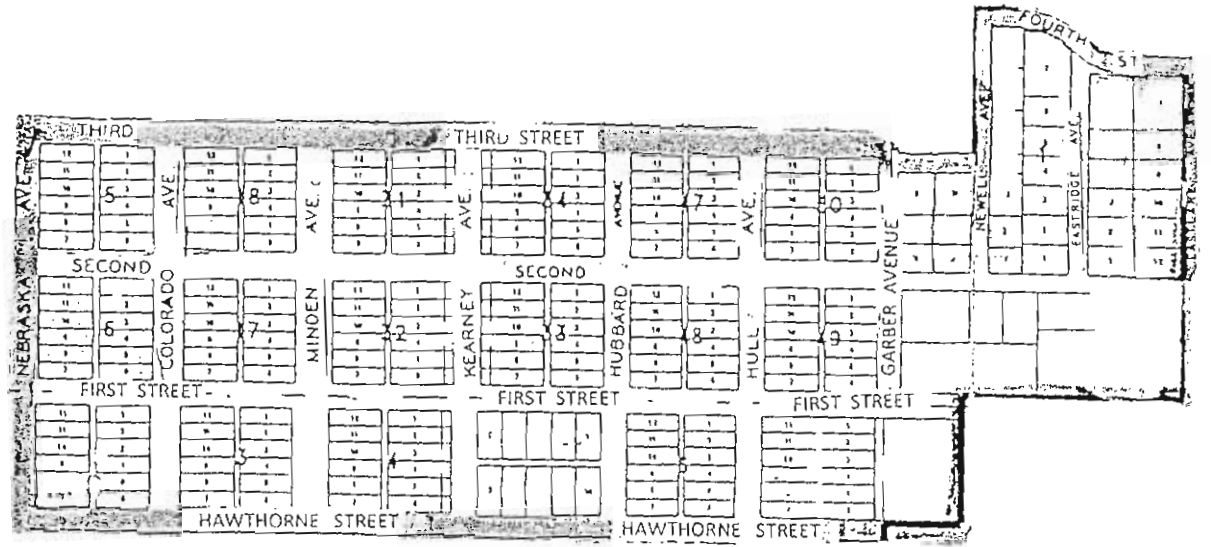

NORTH WARD

SUPERVISOR DISTRICT #6

NORTH CITY COUNCIL

CENTER WEST / NORTH CITY COUNCIL

CENTER WARD

SUPERVISOR DISTRICT #7

CENTER EAST / SOUTH CITY COUNCIL

METERY

SOUTH WARD

SUPERVISOR DISTRICT #5

SOUTH CITY COUNCIL

Kearney County, NE

County Seat Minden, NE

SUPERVISOR DISTRICTS

	Newark Dist #2	Lowell Dist #1	
Blaine Dist #2	Logan Dist #2	Liberty Dist #1	Eaton Dist #1
Mirage Dist #4	Hayes Dist #3	Lincoln Dist #1	May Dist #1
Oneida Dist #3	Sherman Dist #3	Cosmo Dist #3	Grant Dist #3