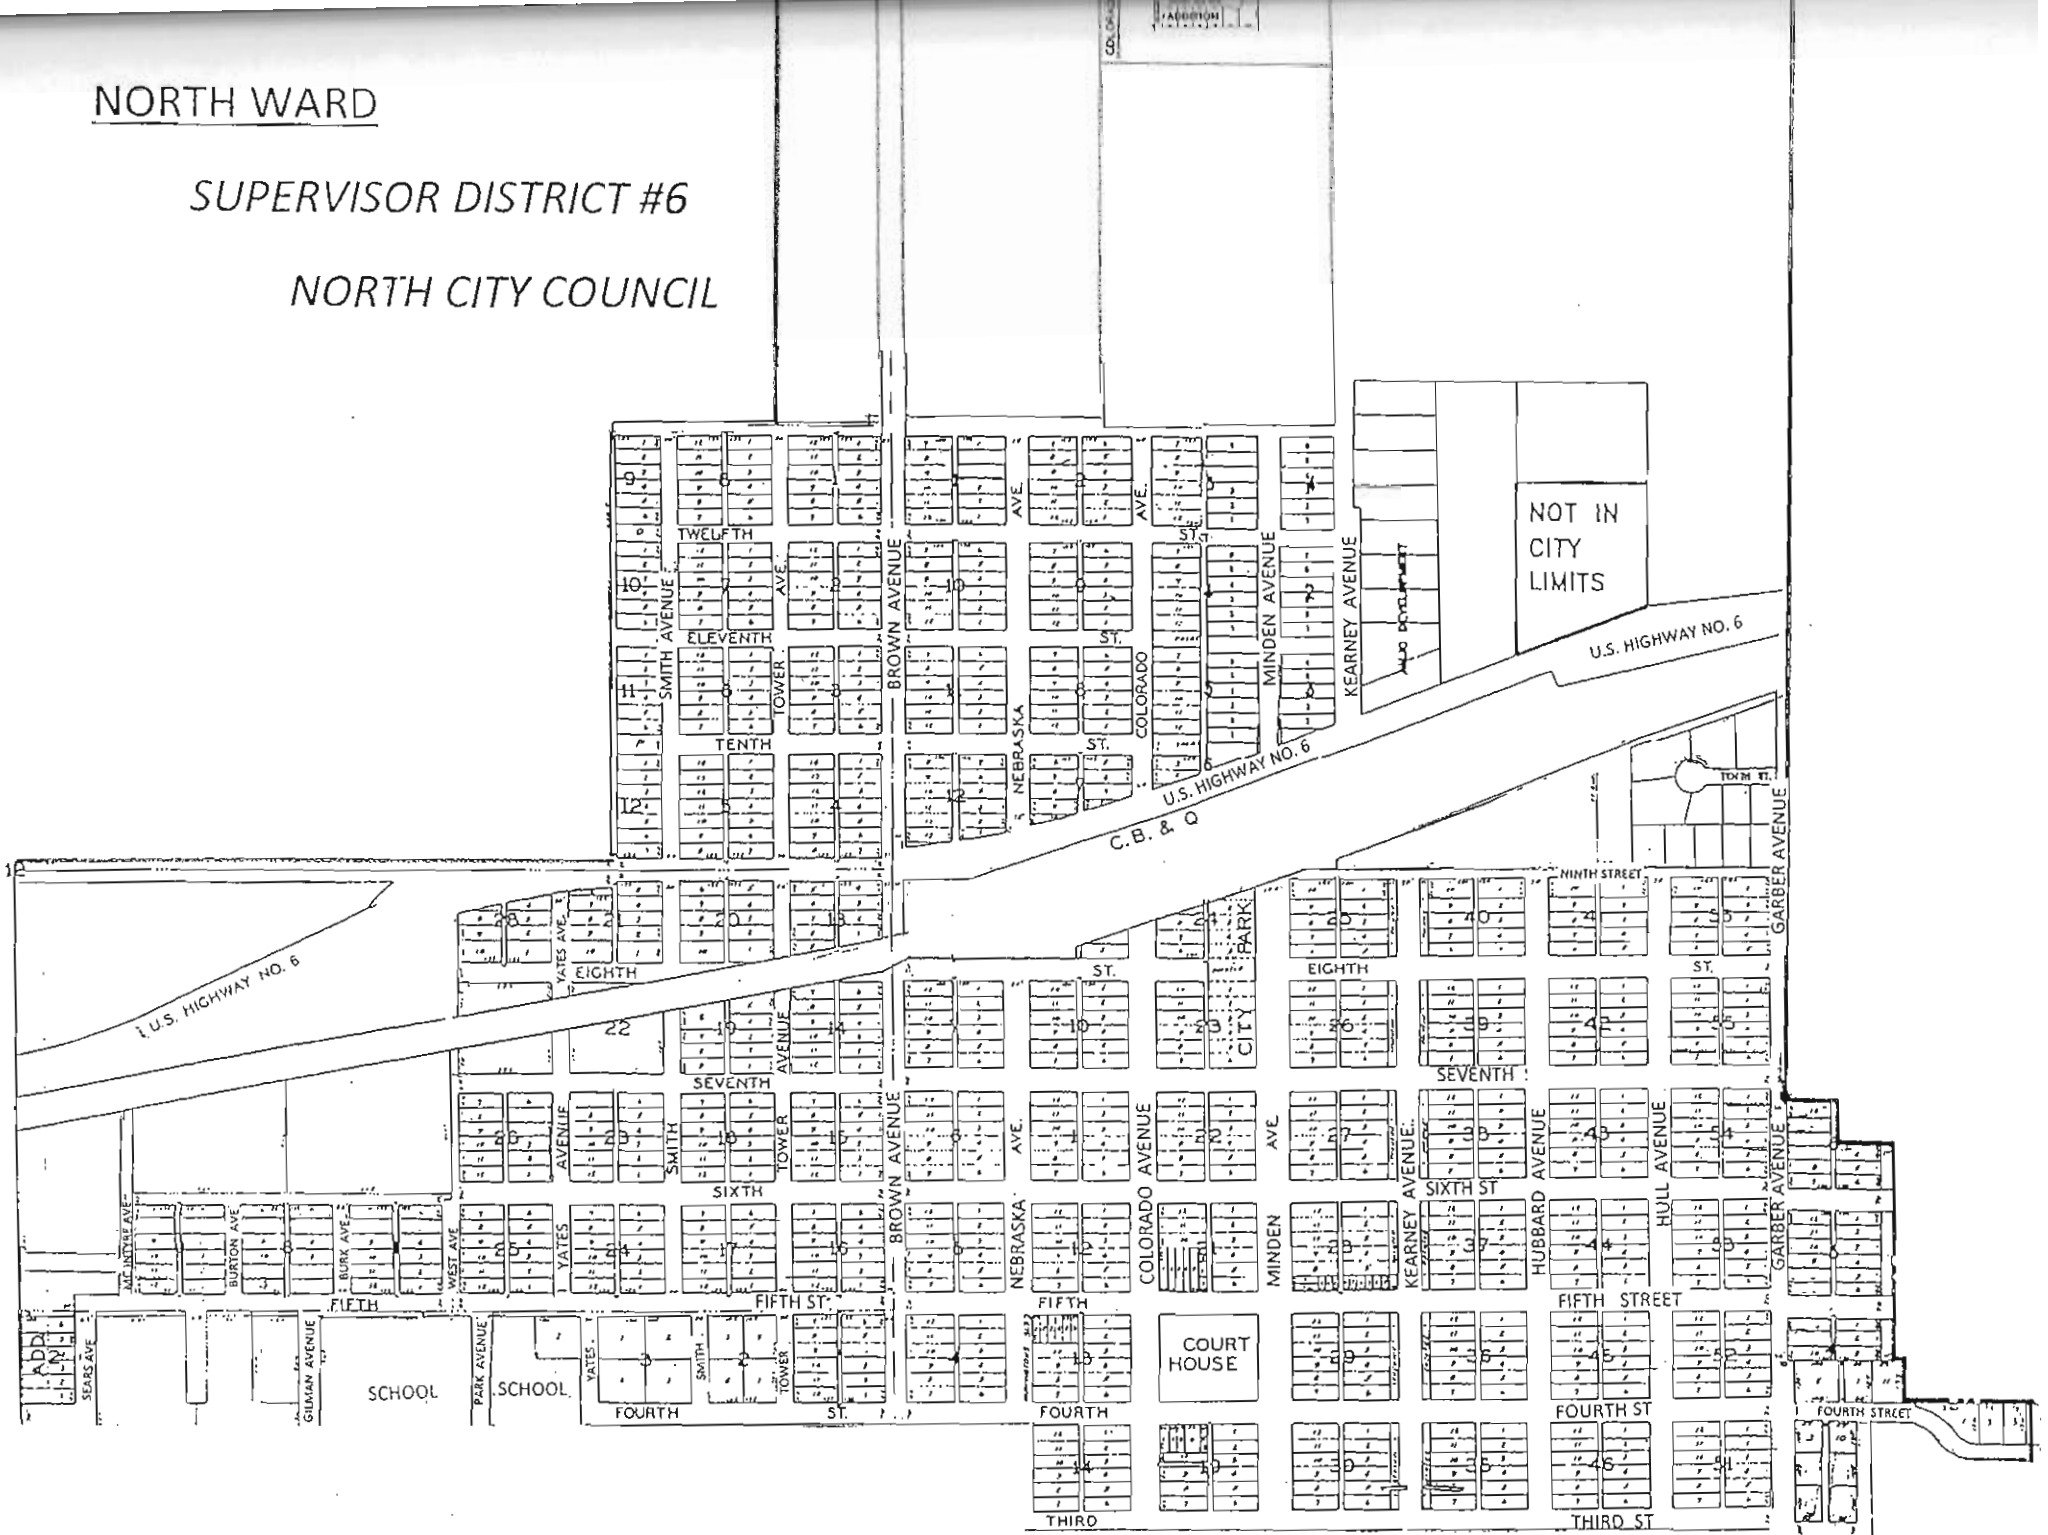

NORTH WARD

SUPERVISOR DISTRICT #6

NORTH CITY COUNCIL

CENTER WEST / NORTH CITY COUNCIL

CENTER WARD

SUPERVISOR DISTRICT #7

CENTER EAST / SOUTH CITY COUNCIL

METERY

SOUTH WARD

SUPERVISOR DISTRICT #5

SOUTH CITY COUNCIL

Kearney County, NE

County Seat Minden, NE

SUPERVISOR DISTRICTS

	Newark Dist #2	Lowell Dist #1	
Blaine Dist #2	Logan Dist #2	Liberty Dist #1	Eaton Dist #1
Mirage Dist #4	Hayes Dist #3	Lincoln Dist #1	May Dist #1
Oneida Dist #3	Sherman Dist #3	Cosmo Dist #3	Grant Dist #3