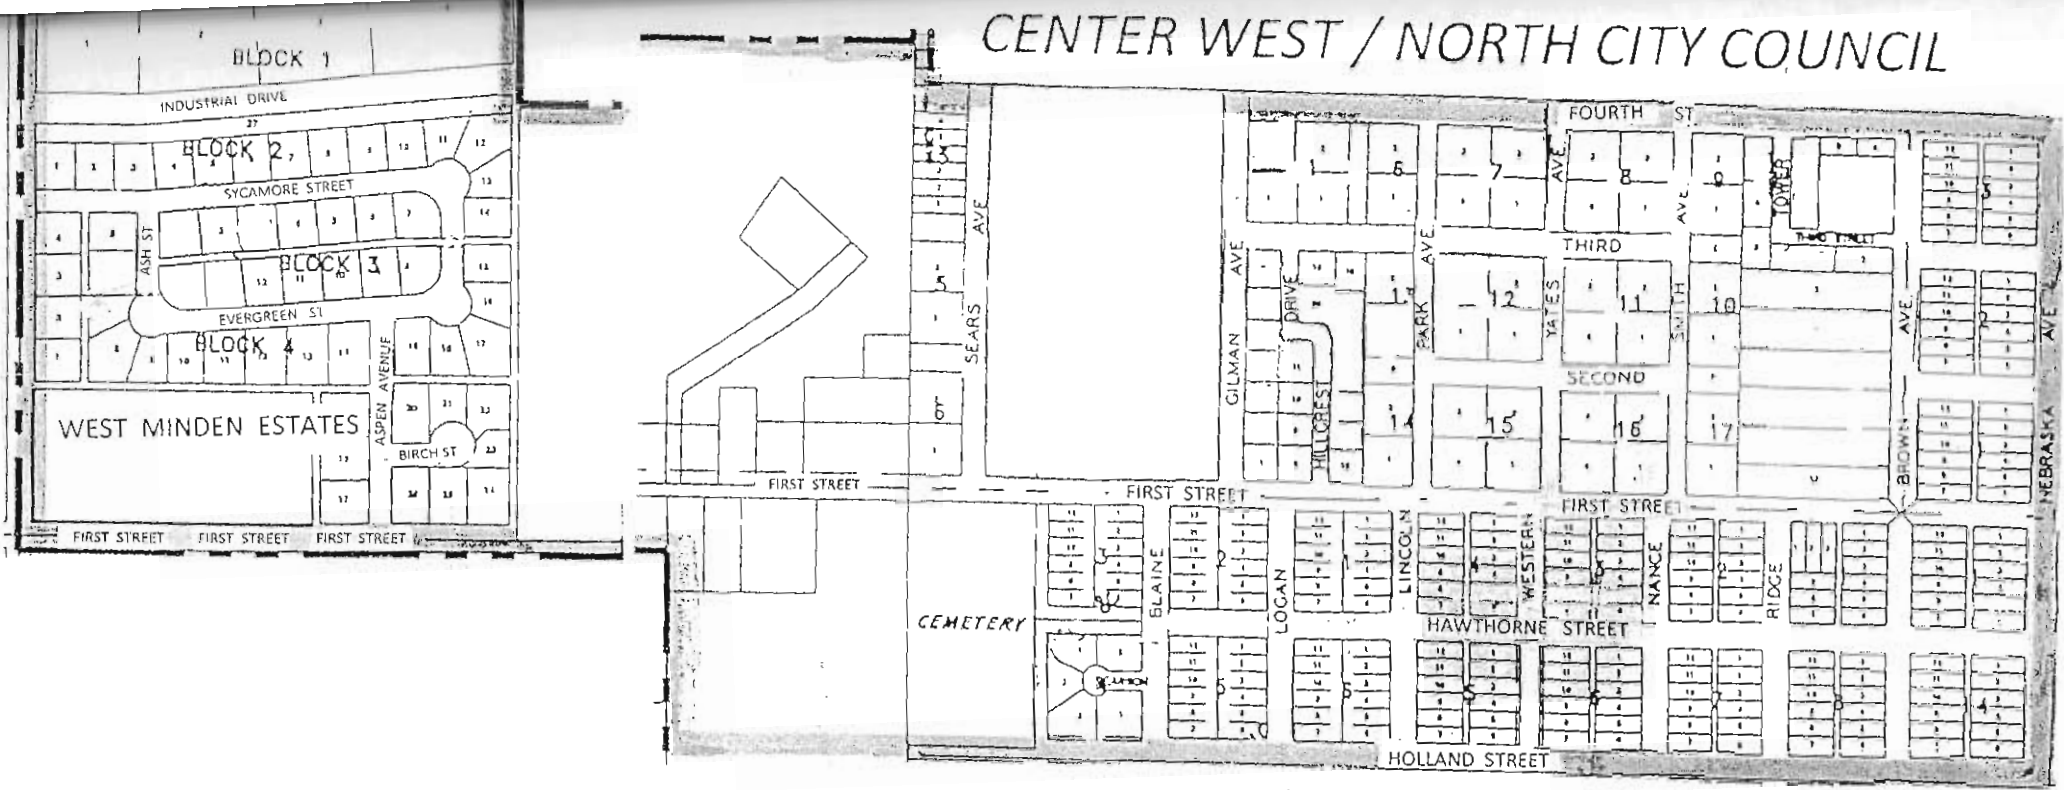

NORTH WARD

SUPERVISOR DISTRICT #6

NORTH CITY COUNCIL

CENTER WEST / NORTH CITY COUNCIL

CENTER WARD

SUPERVISOR DISTRICT #7

CENTER EAST / SOUTH CITY COUNCIL

METERY

SOUTH WARD

SUPERVISOR DISTRICT #5

SOUTH CITY COUNCIL

Kearney County, NE

County Seat Minden, NE

SUPERVISOR DISTRICTS

	Newark Dist #2	Lowell Dist #1	
Blaine Dist #2	Logan Dist #2	Liberty Dist #1	Eaton Dist #1
Mirage Dist #4	Hayes Dist #3	Lincoln Dist #1	May Dist #1
Oneida Dist #3	Sherman Dist #3	Cosmo Dist #3	Grant Dist #3