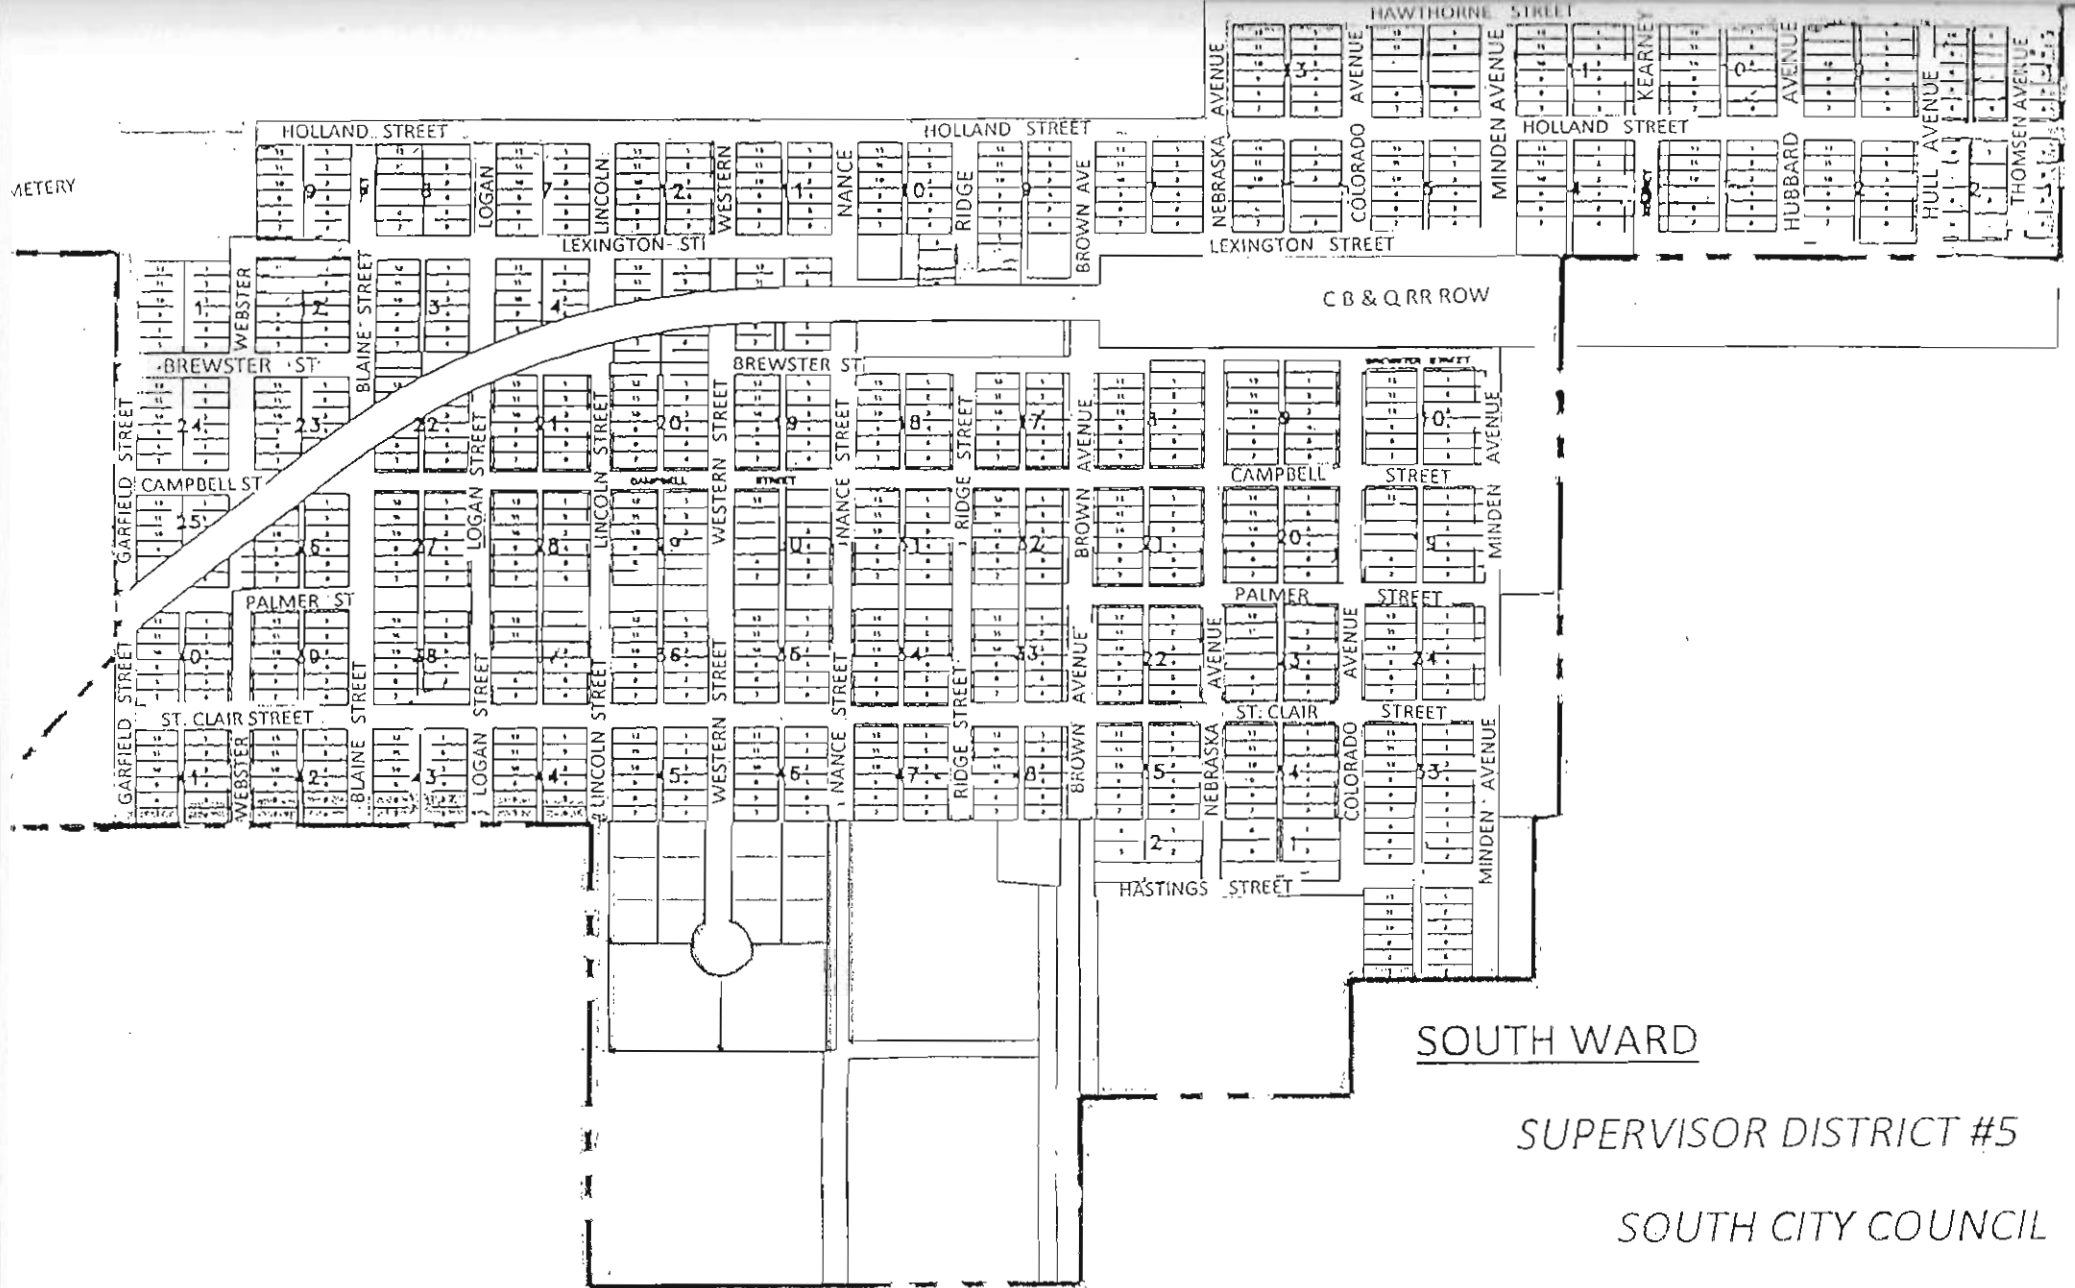

NORTH WARD

SUPERVISOR DISTRICT #6

NORTH CITY COUNCIL

CENTER WEST / NORTH CITY COUNCIL

CENTER WARD

SUPERVISOR DISTRICT #7

CENTER EAST / SOUTH CITY COUNCIL

METERY

SOUTH WARD

SUPERVISOR DISTRICT #5

SOUTH CITY COUNCIL

Kearney County, NE

County Seat Minden, NE

SUPERVISOR DISTRICTS

	Newark Dist #2	Lowell Dist #1	
Blaine Dist #2	Logan Dist #2	Liberty Dist #1	Eaton Dist #1
Mirage Dist #4	Hayes Dist #3	Lincoln Dist #1	May Dist #1
Oneida Dist #3	Sherman Dist #3	Cosmo Dist #3	Grant Dist #3